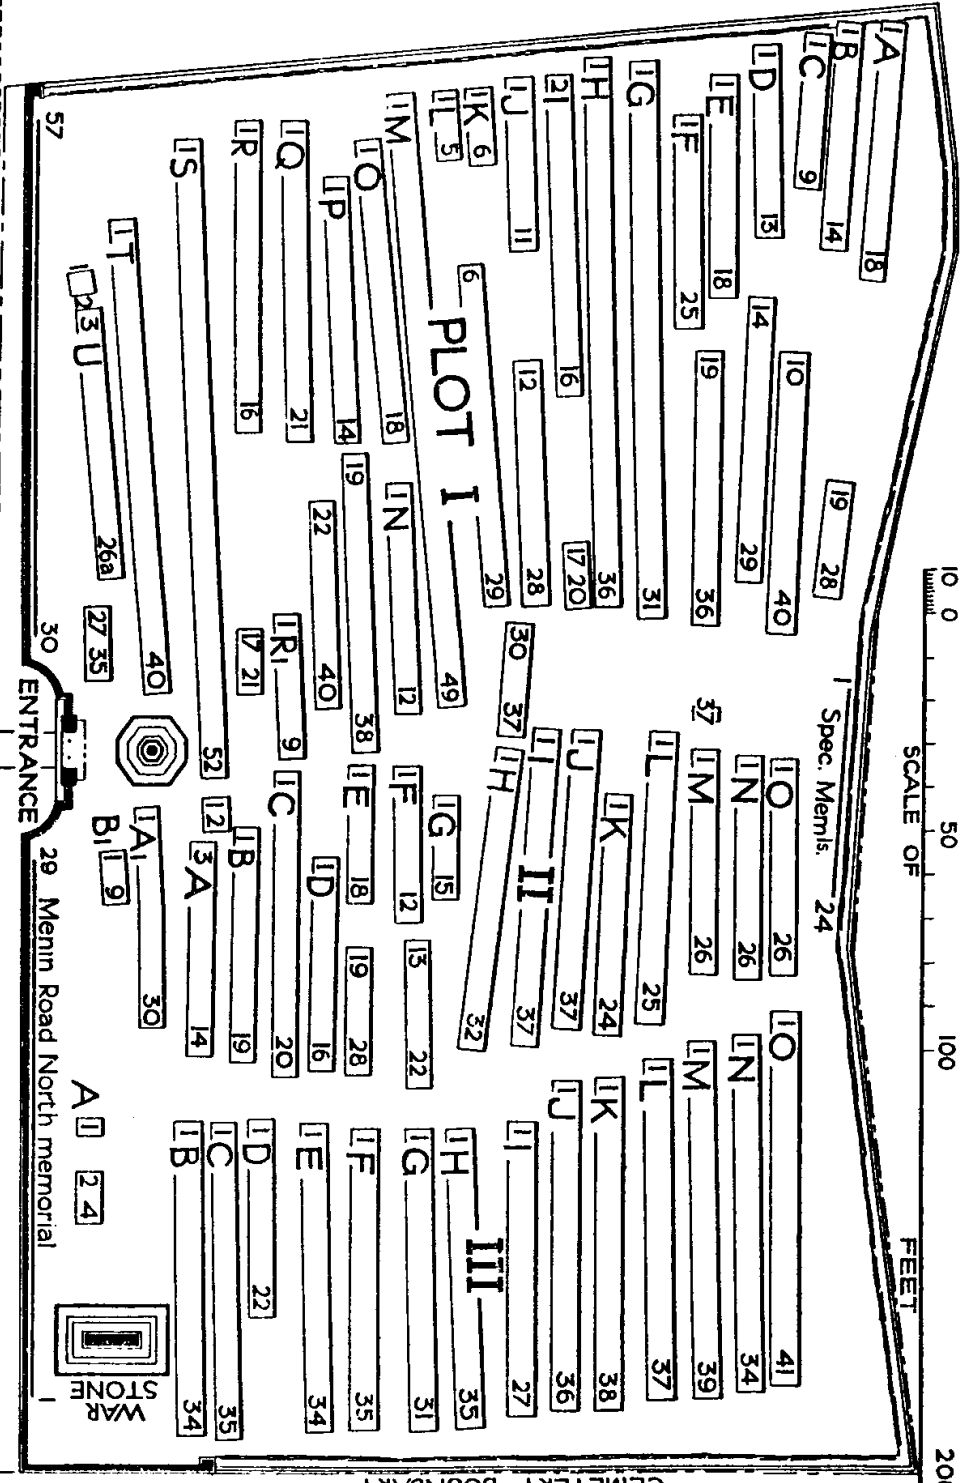

CEMETERY BOUNDARY

10 MILES FROM MENIN STATION

1/2 MILES TO YPRES STATION

R O A D

MENIN ROAD SOUTH MILITARY CEMETERY, YPRES