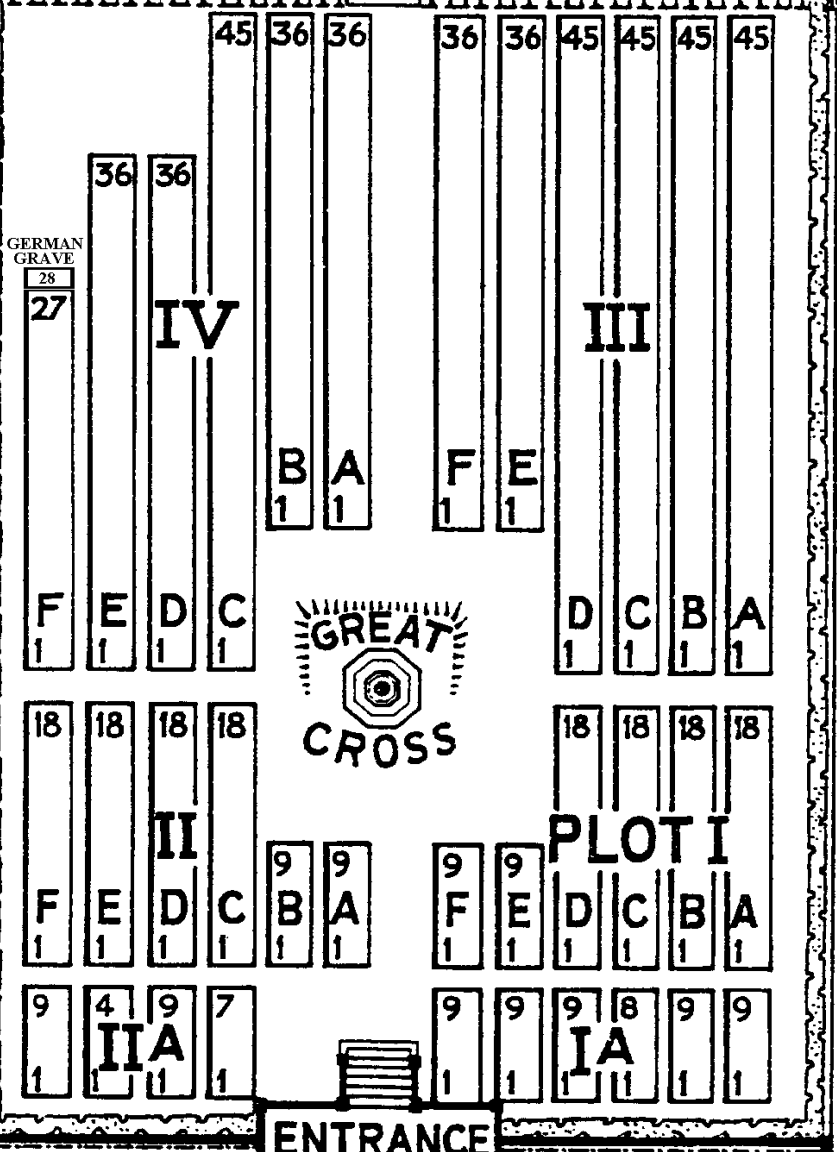

Special Memorials Special Memorials

A

Seat

B

WAR
STONE

- 1: Rest & be thankful
- 3: Farm" Meml.
- 1: R.E. (Beaver) Farm
- 4: Memorial
- 1: Cemetery near
- 5: Rossignol Estamt.
- Memorial

KEMMEL ROAD WYTSCHAETE

2 1/4 MILES

ROAD

500 YARDS

SCALE OF

FEET

WYTSCHAETE MILITARY CEMETERY