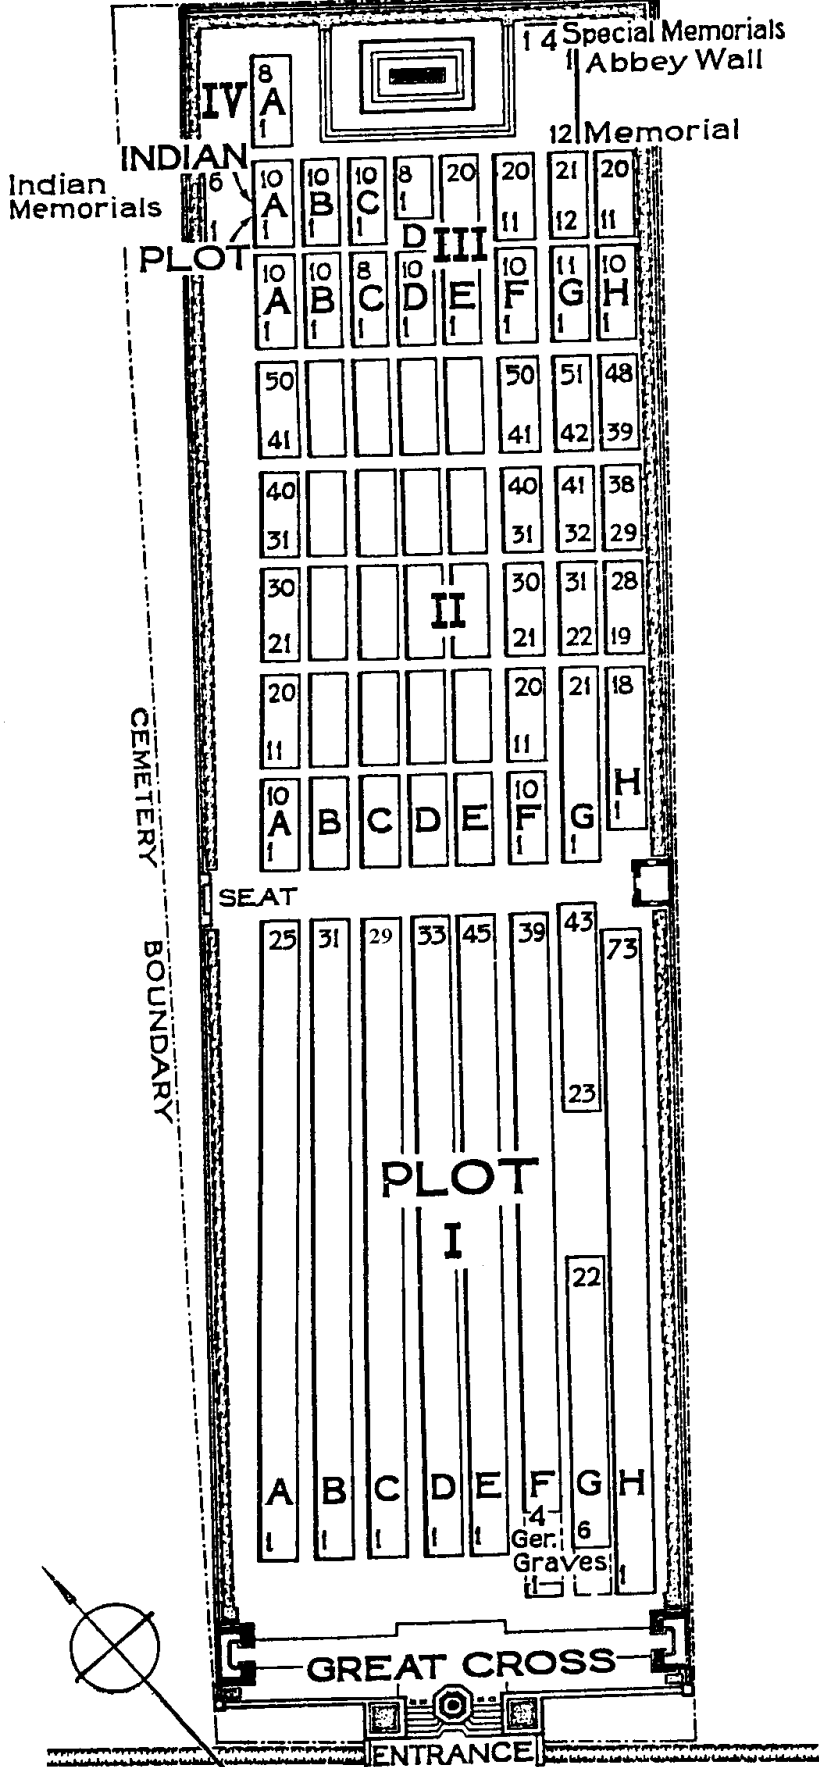

WAR STONE

FROM FLEURBAIX  
 $1\frac{3}{8}$  MILES R O A D  
 BAC-ST MAUR STATION 4 MILES TO FROMELLES STATION  $2\frac{7}{8}$  MILES

10 0 50 100 150  
 SCALE OF FEET

RUE-DAVID MILITARY CEMETERY  
 FLEURBAIX