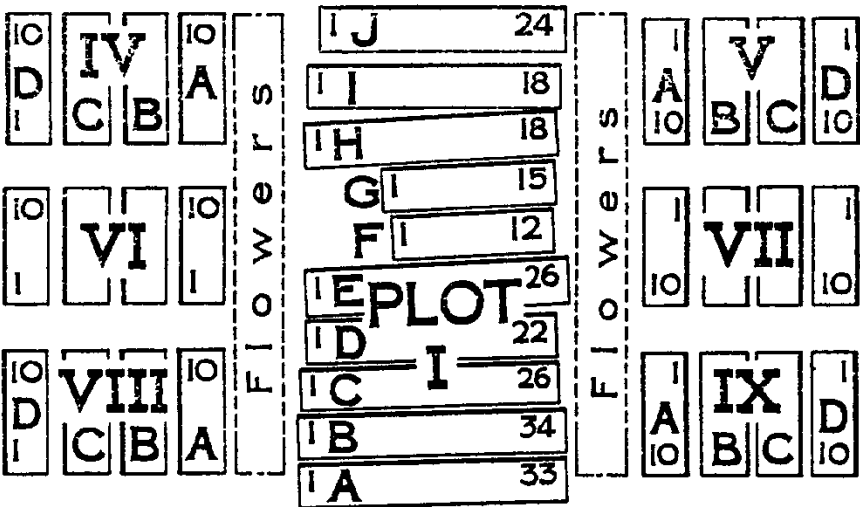

Divion Road Cem. No 1. Memorial

ENTRANCE

TO BEAUCOURT-HAMEL STA. 2 MILES

TO ROAD 350 YARDS AND TO THIEPVAL 3/4 MILES

MILL ROAD CEMETERY, THIEPVAL.